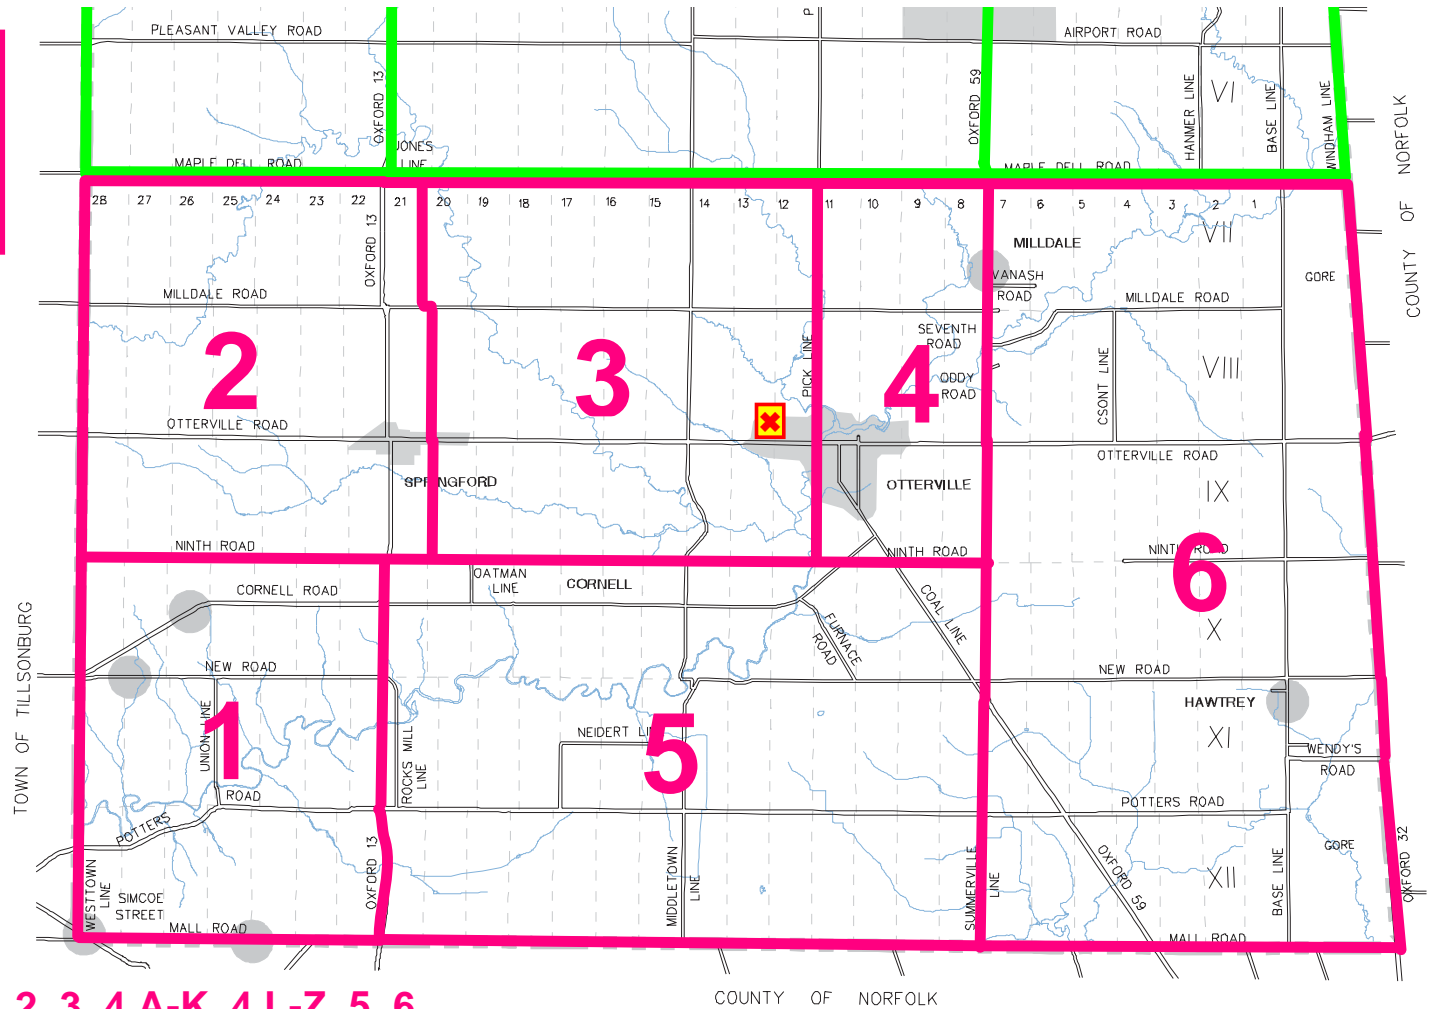

# WARD ONE (South Norwich)

## Township of Norwich

## 2006 ELECTION

**X** Voting Location for Polls 1, 2, 3, 4 A-K, 4 L-Z, 5, 6  
Otterville Public School  
318 Main Street West, Otterville