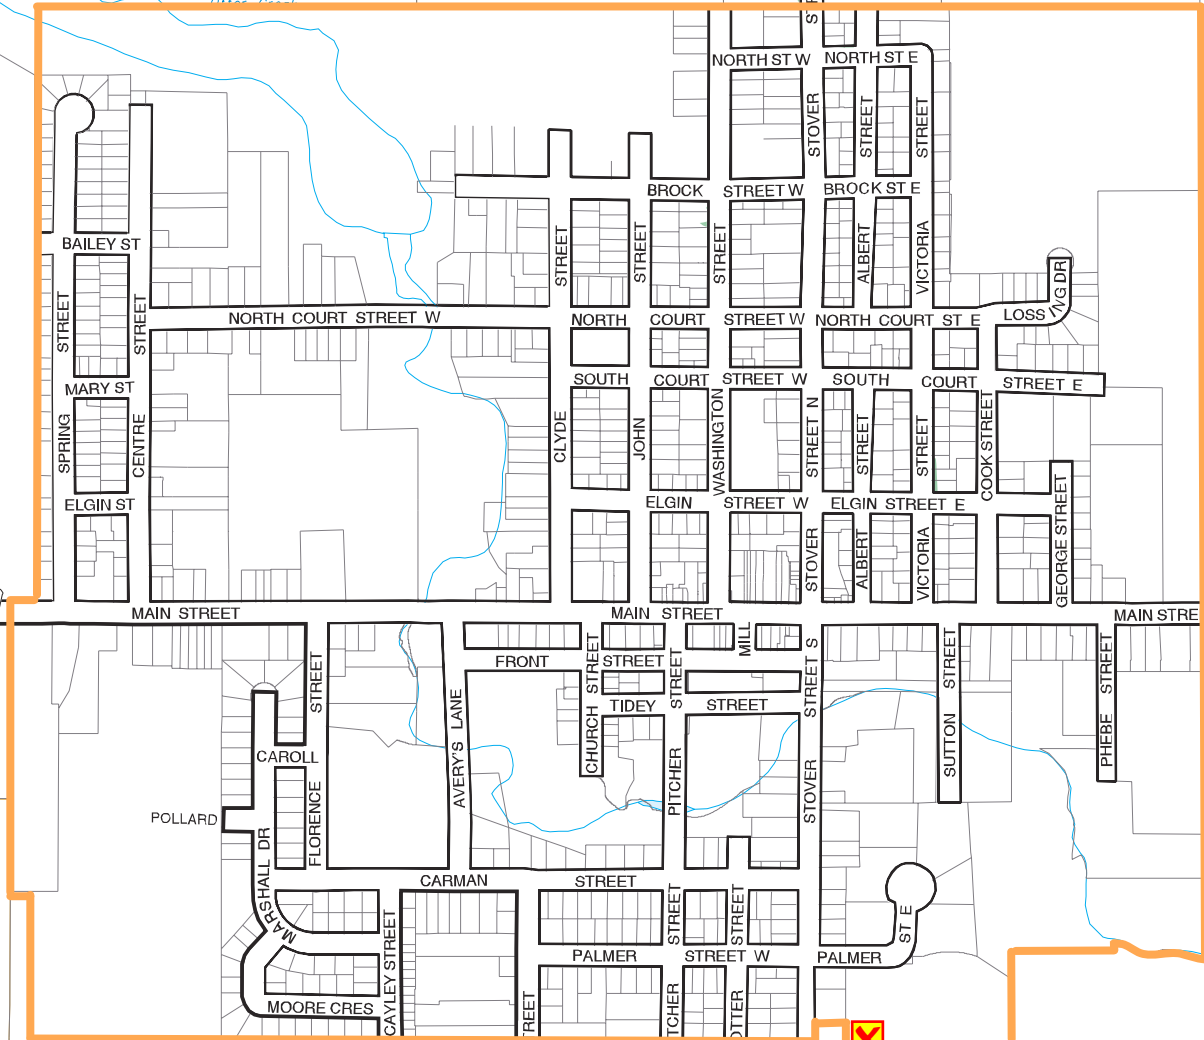

# WARD TWO (Village of Norwich)

**Township of  
Norwich**

**2006 ELECTION**

**X Voting Location for Poll 1  
Norwich Community Centre  
53 1/2 Stover Street South, Norwich**