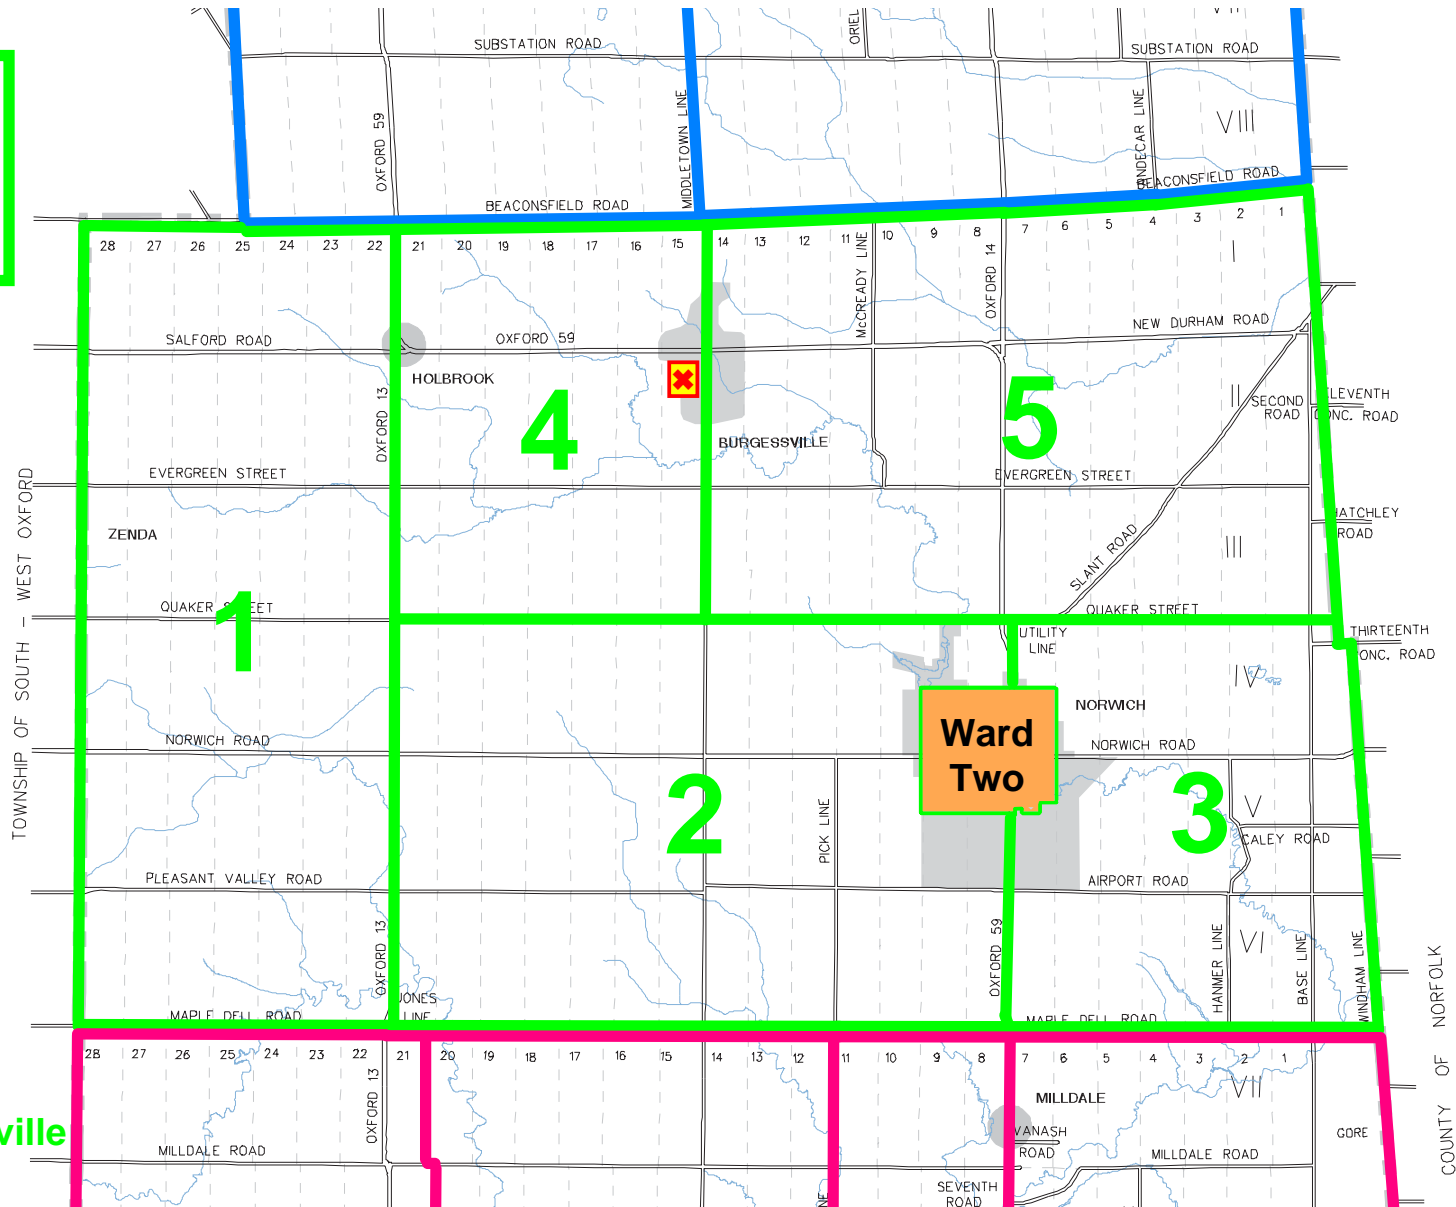

# WARD THREE (North Norwich)

Township of  
Norwich

2006 ELECTION

**X** Voting Location for  
Polls 1, 2, 3, 4, 5  
North Norwich Public School  
640 Main Street South, Burgessville

Ward  
Two